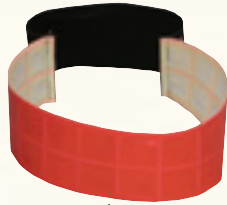

FLAT BRAIDED HUNT AND SAFETY COLLARS

Available in Camo, Yellow with black, Green with tan and Orange. Black hardware. 3 sizes - fit up to 18", 21" or 24".

#530 - Hunt Collar

#534 - Safety Collar

Reflective Neck Band

#576 Made of reflexite and elastic, this band can be slipped over the dogs head for a comfortable snug fit. 2 in. wide for high visibility. Please specify size 14, 16, 18, 20 & 22, in blaze orange.

Reflective Collar Sleeve

#575 This 1 in. wide reflexite sleeve can be slipped over any hunting collar, up to 1 inch wide, thus converting it into a reflective collar. Available in blaze orange, it is 12 inches long.

Biothane Collars and Leads

Biothane (pliable plastic-coated nylon) resists soil and odor. Remains pliable in cold weather. One inch wide collar. Choose hunting style or safety style which has ring that allows collar to turn, preventing dog from becoming tangled in brush. Leads come in three lengths, each one inch wide. All items tagged for hanging. For collar, specify length: 16", 18", 20", 22" or XL 24", 26"